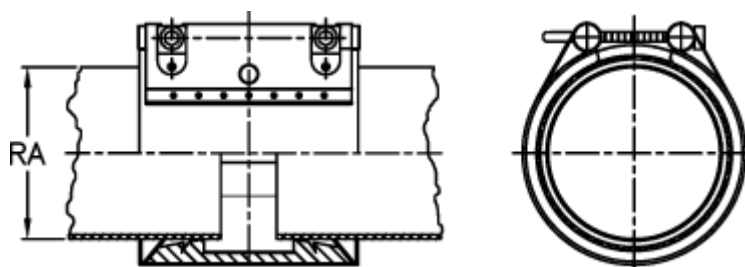

Data Sheet

Article number: 025778100180

Description: Norma Connect pipe coupling
GRIP W2 Ø=180,0 EPDM, 16 bar

Measures

Note = Kontakt os for yderligere informationer.

RA = 180